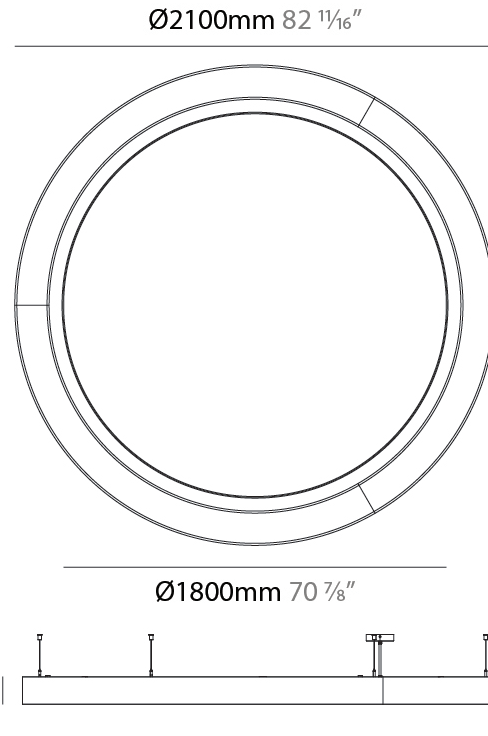

GENERAL

Series: Glorious Acoustic
Partner: Prolicht
Division: Architectural
Installation: Suspension
Product Type: Acoustic
Mounting Location: Ceiling
Light Distribution: Direct

PHYSICAL

Shape: Round
Length (mm): 2100
Length (in): 82 11/16
Width (mm): 120
Width (in): 4 3/4
Diffuser: [PMMA - Opal / Micro-Prism](#)
Fixture Finish: [SSR / BKV / CWI / CRY / HAB / UFT / ITA / RUA / FTG / MYG / LOD / PUS / FRO / FUP / KIA / POP / BLS / SPG / MEY / GOH / CHC / COM / ABZ / JAG / OBR / MOS / ROR](#)
Acoustic Finish: [SFW / CYW / SEE / SYN / MTS / PMB / TTN / CYB / STO / DPE / BES / SHB / ARE / ANE / VRD / CRF](#)
Fixture Material: Aluminum
Primary Material: Acoustic
Cable Details: 2000mm / 78 3/4" or 6000mm / 236 1/4" Transparent Cable

ELECTRICAL

Lamp Type: LED (Zhaga Standard)
Input Wattage (W): 105
Total Output Wattage (W): 84 / 67.2 (3500K)
Dimming: [Phase Dimming / 0-10V Dimming / Matter Dimming](#)
Driver Included: Yes
Driver Location: Integrated
Driver Type: Constant Current - Universal
Driver Class: Class 2
Input Voltage (V): 120 - 277
Constant Current (MA): 350 / 700 (3500K)

LED

[Color Temperature (°K): 2700 / 3000 / 3500 / 4000](#)
Nominal Lumen (lm): Max 10,240
CRI: >90 CRI
Lamp Life (hrs): 50000

OPTICAL

RATINGS AND CERTIFICATIONS

Certified By: CSA Certified to UL and CSA Standards
IP rating: IP20