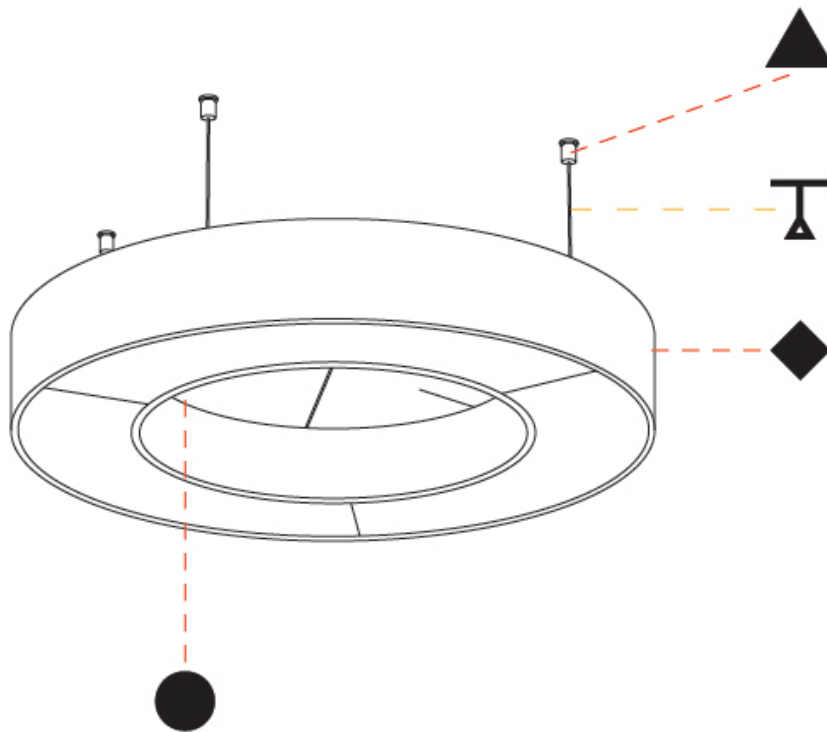

GLORIOUS ACOUSTIC SUSPENSION

A300723-

PROJECT
TYPE
SPECIFIER
QUANTITY
DATE

A