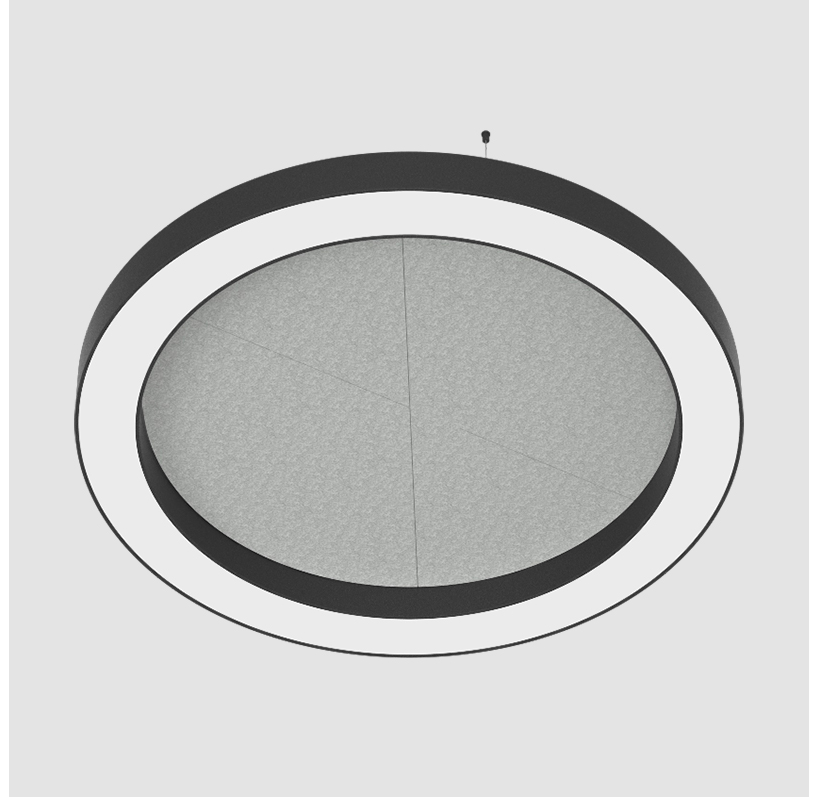

GENERAL

Series: Glorious Acoustic
Partner: Prolicht
Division: Architectural
Installation: Suspension
Product Type: Acoustic
Mounting Location: Ceiling
Light Distribution: Direct

PHYSICAL

Shape: Round
Diameter (mm): 1550
Diameter (in): 61
Width (mm): 120
Width (in): 4 3/4
Diffuser: PMMA - Opal / Micro-Prism
Fixture Finish: SSR / BKV / CWI / CRY / HAB / UFT / ITA / RUA / FTG / MYG / LOD / PUS / FRO / FUP / KIA / POP / BLS / SPG / MEY / GOH / CHC / COM / ABZ / JAG / OBR / MOS / ROR
Acoustic Finish: SFW / CYW / SEE / SYN / MTS / PMB / TTN / CYB / STO / DPE / BES / SHB / ARE / ANE / VRD / CRF
Fixture Material: Aluminum
Primary Material: Acoustic
Cable Details: 2000mm / 78 3/4" or 6000mm / 236 1/4" Transparent Cable

ELECTRICAL

Lamp Type: LED (Zhaga Standard)
Input Wattage (W): 73.4
Total Output Wattage (W): 66.3
Dimming: Non-Dimmable
Driver Included: Yes
Driver Location: Integrated
Driver Type: Constant Current - Universal
Driver Class: Class 2
Input Voltage (V): 120 - 277

LED

Color Temperature (°K): 2700 / 3000 / 3500 / 4000
Max. Delivered Lumen (lm): 6224 / 6442 / 7564 / 6549
Nominal Lumen (lm): 9575 / 9910 / 11636 / 10075
CRI: >90 CRI
Lamp Life (hrs): 50000

OPTICAL

RATINGS AND CERTIFICATIONS

Certified By: CSA Certified to UL and CSA Standards
IP rating: IP20